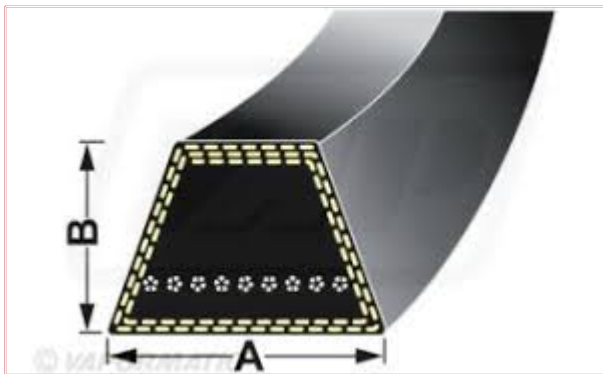

B023 Wrapped Classical B23 Belt

Dimensions: A = 17mm by B = 11mm

Part No: B023

Price: £6.62 (exc VAT) | £7.94 (inc VAT)

Specifications

B023 Wrapped Classical B23 Belt

Belt Dimensions: A = 17mm by B = 11mm