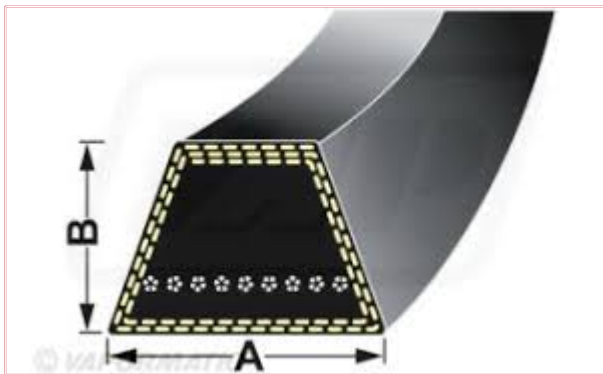

B022 Wrapped Classical B22 Belt

Dimensions: A = 17mm by B = 11mm

Part No: B022

Price: £6.34 (exc VAT) | £7.61 (inc VAT)

Specifications

B022 Wrapped Classical B22 Belt

Belt Dimensions: A = 17mm by B = 11mm