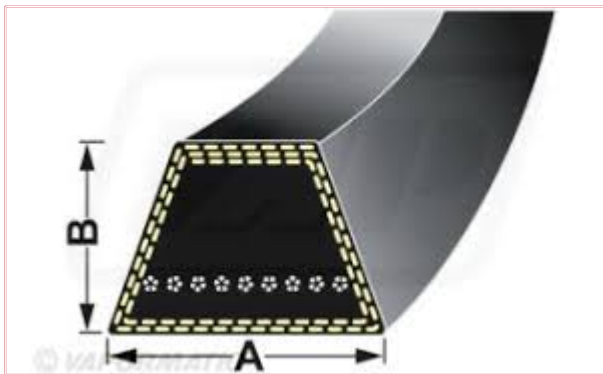

B021 Wrapped Classical B21 Belt

Dimensions: A = 17mm by B = 11mm

Part No: B021

Price: £6.03 (exc VAT) | £7.24 (inc VAT)

Specifications

B021 Wrapped Classical B21 Belt

Belt Dimensions: A = 17mm by B = 11mm