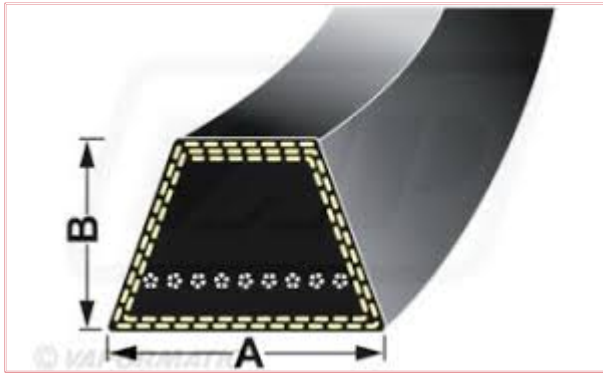

B016 Wrapped Classical B16 Belt

Dimensions: A = 17mm by B = 11mm

Part No: B016

Price: £4.60 (exc VAT) | £5.52 (inc VAT)

Specifications

B016 Wrapped Classical B16 Belt

Belt Dimensions: A = 17mm by B = 11mm