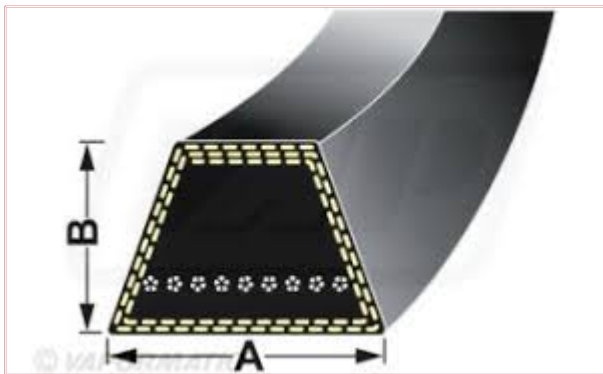

## **B016 Wrapped Classical B16 Belt**

### **Dimensions: A = 17mm by B = 11mm**

**Part No:** B016

**Price:** £4.60 (exc VAT) | £5.52 (inc VAT)

### **Specifications**

B016 Wrapped Classical B16 Belt

Belt Dimensions: A = 17mm by B = 11mm