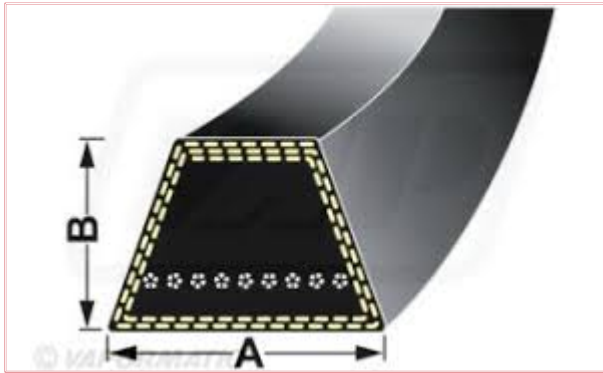

## A080 Wrapped Classical A80 Belt

**Dimensions: A = 13mm by B = 8mm**

**Part No:** A080

**Price:** £15.81 (exc VAT) | £18.97 (inc VAT)

### Specifications

A080 Wrapped Classical A80 Belt

Belt Dimensions: A = 13mm by B = 8mm