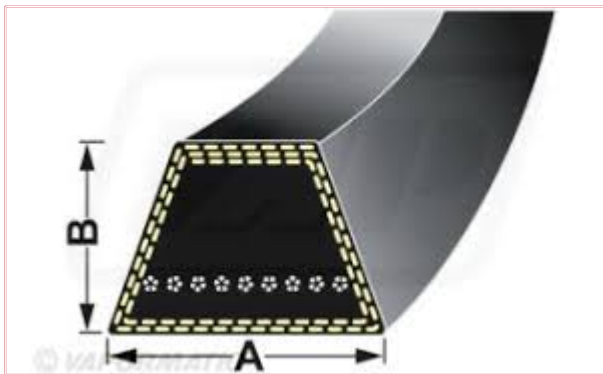

Carpenter Goodwin
31 Bridge St
Leominster
Herefordshire
HR6 8DU
01568 616266
www.carpentergoodwin.co.uk

A051 Wrapped Classical A51 Belt Dimensions: A = 13mm by B = 8mm

Part No: A051

Price: £10.10 (exc VAT) | £12.12 (inc VAT)

Specifications

A051 Wrapped Classical A51 Belt

Belt Dimensions: A = 13mm by B = 8mm