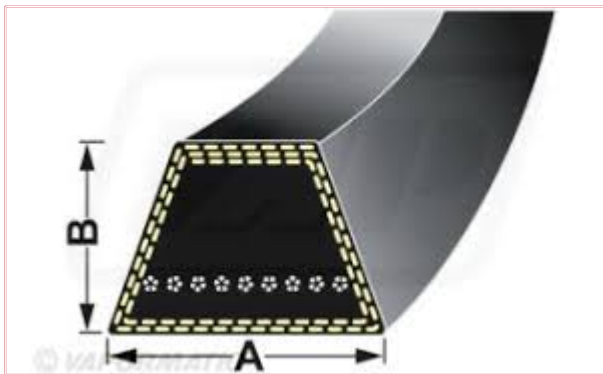

## A048 Wrapped Classical A48 Belt

**Dimensions: A = 13mm by B = 8mm**

**Part No:** A048

**Price:** £9.50 (exc VAT) | £11.40 (inc VAT)

### Specifications

A048 Wrapped Classical A48 Belt

Belt Dimensions: A = 13mm by B = 8mm