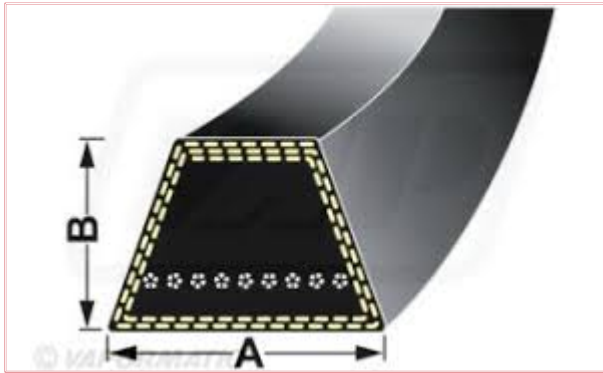

Carpenter Goodwin
31 Bridge St
Leominster
Herefordshire
HR6 8DU
01568 616266
www.carpentergoodwin.co.uk

A046 Wrapped Classical A46 Belt Dimensions: A = 13mm by B = 8mm

Part No: A046

Price: £9.12 (exc VAT) | £10.94 (inc VAT)

Specifications

A046 Wrapped Classical A46 Belt

Belt Dimensions: A = 13mm by B = 8mm