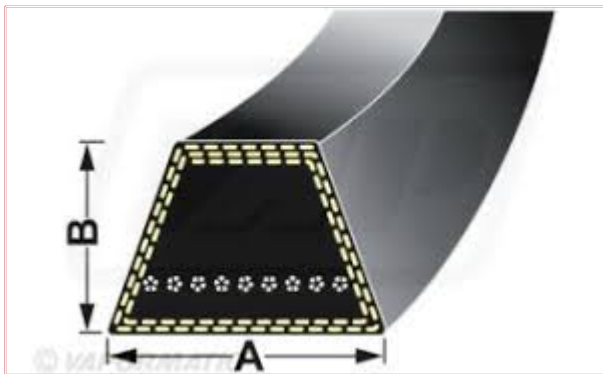

## A045 Wrapped Classical A45 Belt Dimensions: A = 13mm by B = 8mm

**Part No:** A045

**Price:** £8.89 (exc VAT) | £10.67 (inc VAT)

### Specifications

A045 Wrapped Classical A45 Belt

Belt Dimensions: A = 13mm by B = 8mm