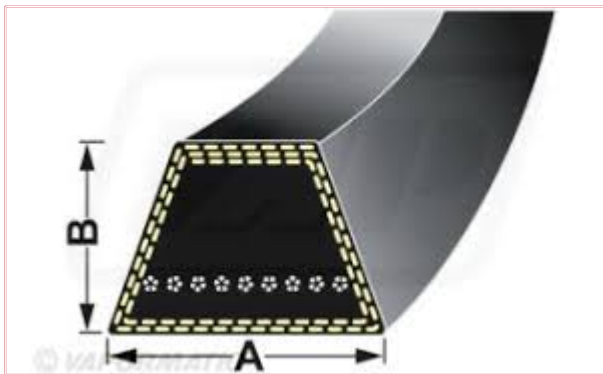

## A043 Wrapped Classical A43 Belt

**Dimensions: A = 13mm by B = 8mm**

**Part No:** A043

**Price:** £8.52 (exc VAT) | £10.22 (inc VAT)

### Specifications

A043 Wrapped Classical A43 Belt

Belt Dimensions: A = 13mm by B = 8mm