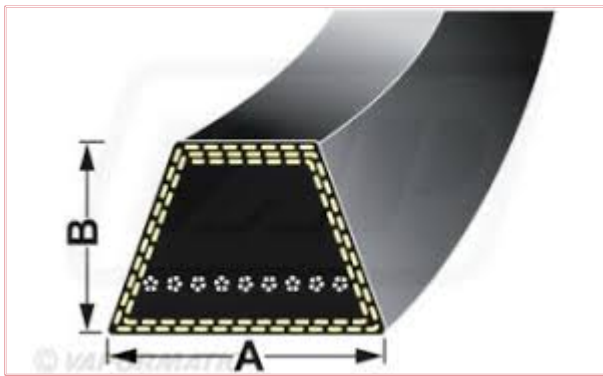

A036 Wrapped Classical A36 Belt

Dimensions: A = 13mm by B = 8mm

Part No: A036

Price: £7.09 (exc VAT) | £8.51 (inc VAT)

Specifications

A036 Wrapped Classical A36 Belt

Belt Dimensions: A = 13mm by B = 8mm