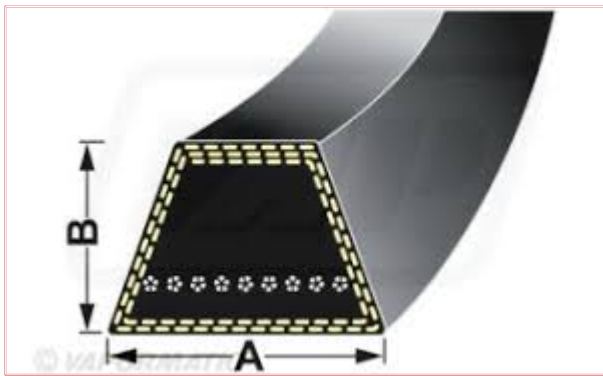

A023 Wrapped Classical A023 Belt Dimensions: A = 13mm by B = 8mm

Part No: A023

Price: £4.54 (exc VAT) | £5.45 (inc VAT)

Specifications

A023 Wrapped Classical A023 Belt

BeltDimensions: A = 13mm by B = 8mm