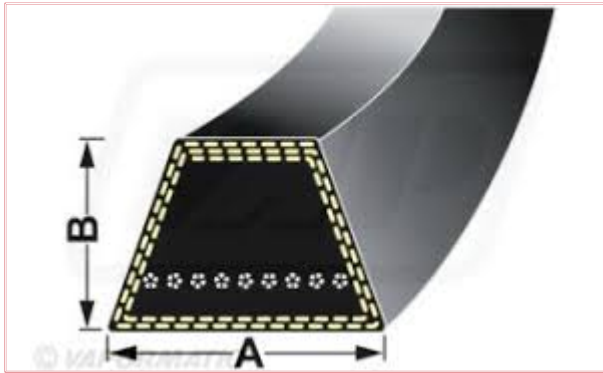

## A022 Wrapped Classical A22 Belt Dimensions: A = 13mm by B = 8mm

**Part No:** A022

**Price:** £4.40 (exc VAT) | £5.28 (inc VAT)

### Specifications

A022 Wrapped Classical A22 Belt

Belt Dimensions: A = 13mm by B = 8mm