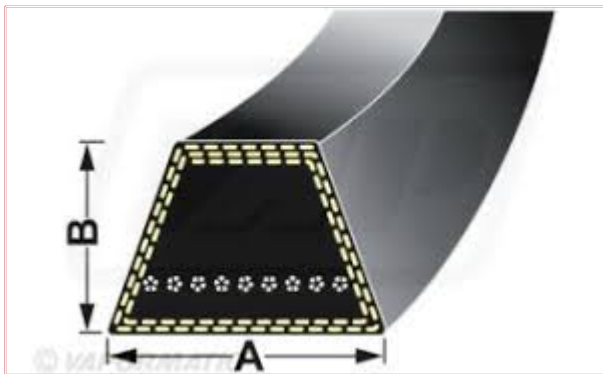

A021 Wrapped Classical A21 Belt

Dimensions: A = 13mm by B = 8mm

Part No: A021

Price: £4.16 (exc VAT) | £4.99 (inc VAT)

Specifications

A021 Wrapped Classical A21 Belt

Belt Dimensions: A = 13mm by B = 8mm