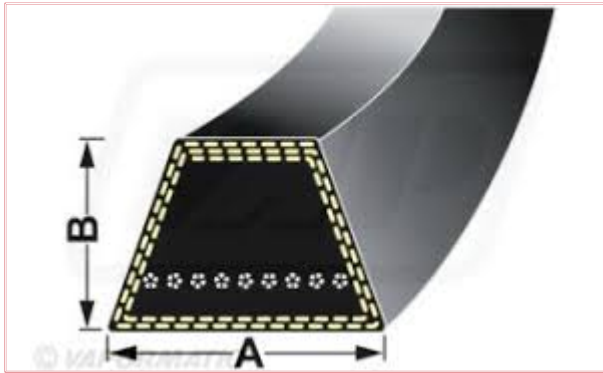

A017 Wrapped Classical A17 Belt Dimensions: A = 13mm by B = 8mm

Part No: A017

Price: £3.41 (exc VAT) | £4.09 (inc VAT)

Specifications

A017 Wrapped Classical A17 Belt

Belt Dimensions: A = 13mm by B = 8mm