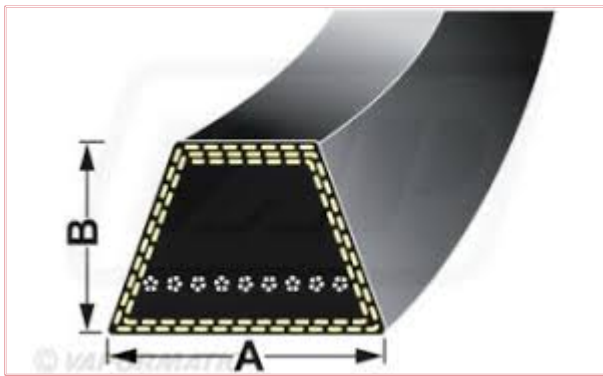

A016 Wrapped Classical A16 Belt

Dimensions: A = 13mm by B = 8mm

Part No: A016

Price: £3.18 (exc VAT) | £3.82 (inc VAT)

Specifications

A016 Wrapped Classical A16 Belt

Belt Dimensions: A = 13mm by B = 8mm