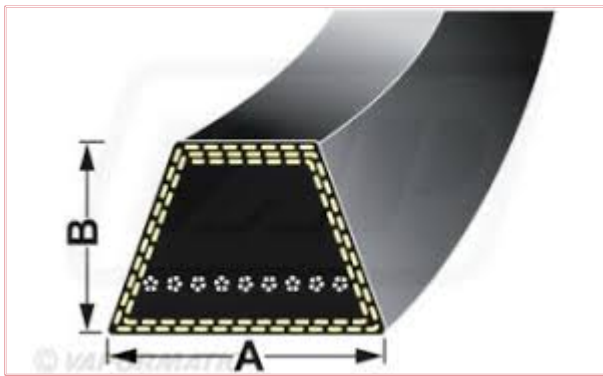

A015 Wrapped Classical A15 Belt Dimensions: A = 13mm by B = 8mm

Part No: A015

Price: £2.57 (exc VAT) | £3.08 (inc VAT)

Specifications

A015 Wrapped Classical A15 Belt

Belt Dimensions: A = 13mm by B = 8mm