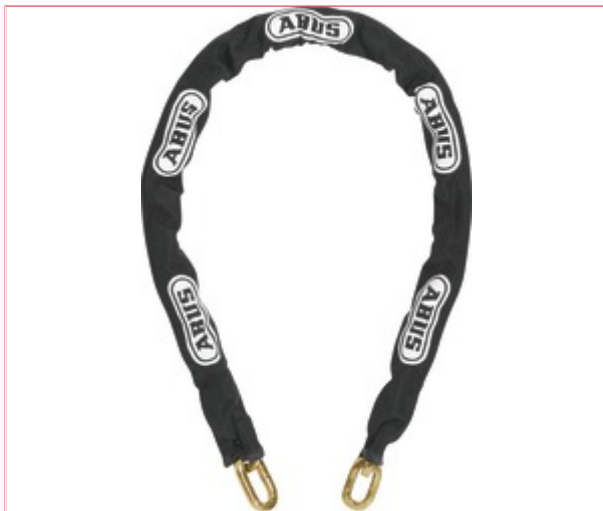

Chain Square Section 8mm x 140cm

Part No: 8KS140

Price: £49.95 (exc VAT) | £59.94 (inc VAT)

Specifications

Technology:

- Hardened steel chain
- With a longer last chain link for easy locking with a padlock
- Edge protection thanks to high-quality textile jacket

Operation and use:

- E.g. for securing bicycles, motorbikes, garden tools and furniture or machinery on construction sites
- Special requirement set by insurance companies
- For use with a padlock