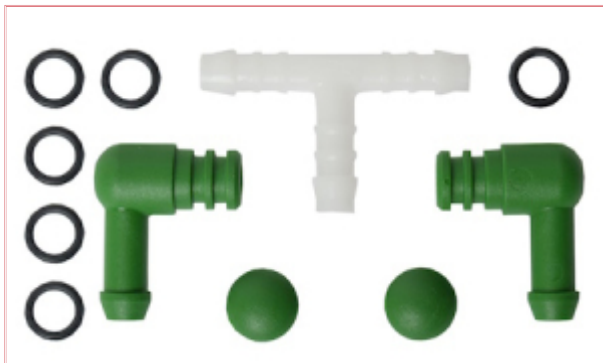

Carpenter Goodwin
31 Bridge St
Leominster
Herefordshire
HR6 8DU
01568 616266
www.carpentergoodwin.co.uk

58338 Quick Release Coupling Drain Kit

Part No: 58338

Price: £40.34 (exc VAT) | £48.41 (inc VAT)

Specifications

58338 Quick Release Coupling Drain Kit

OEM: AL163909