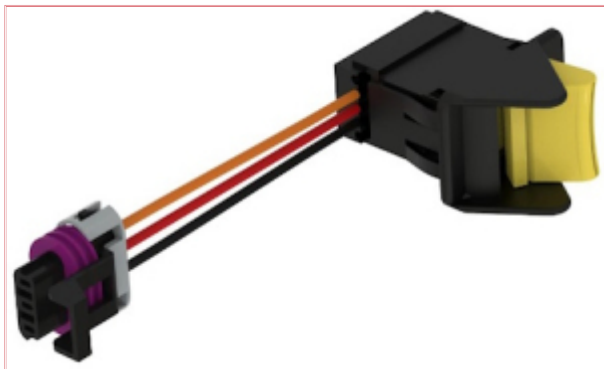

57697 PTO Front Control Switch

Part No: 57697

Price: £31.63 (exc VAT) | £37.96 (inc VAT)

Specifications

57697 PTO Front Control Switch

PTO Front Control Switch John Deere W/O Command Arm

OEM: RE160961