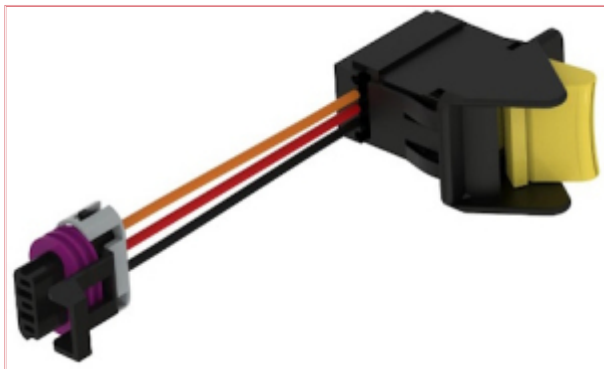

Carpenter Goodwin
31 Bridge St
Leominster
Herefordshire
HR6 8DU
01568 616266
www.carpentergoodwin.co.uk

57697 PTO Front Control Switch

Part No: 57697

Price: £31.63 (exc VAT) | £37.96 (inc VAT)

Specifications

57697 PTO Front Control Switch

PTO Front Control Switch John Deere W/O Command Arm

OEM: RE160961