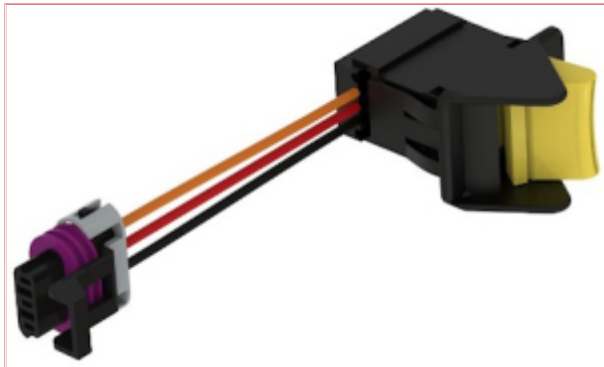

57697 PTO Front Control Switch

Part No: 57697

Price: £31.63 (exc VAT) | £37.96 (inc VAT)

Specifications

57697 PTO Front Control Switch

PTO Front Control Switch John Deere W/O Command Arm

OEM: RE160961