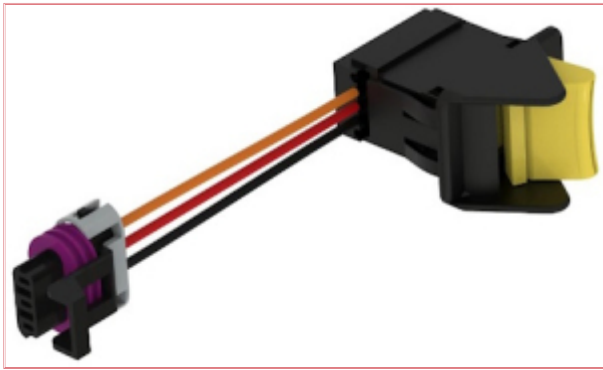

## 57697 PTO Front Control Switch

**Part No:** 57697

**Price:** £31.63 (exc VAT) | £37.96 (inc VAT)

### Specifications

57697 PTO Front Control Switch

PTO Front Control Switch John Deere W/O Command Arm

OEM: RE160961