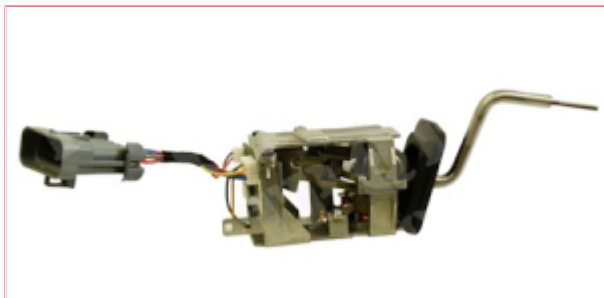

56864 L/H Electric Reverser Lever Control

Part No: 56864

Price: £626.88 (exc VAT) | £752.26 (inc VAT)

Specifications

56864 L/H Electric Reverser Lever Control

OEM: AL166431,AL166002