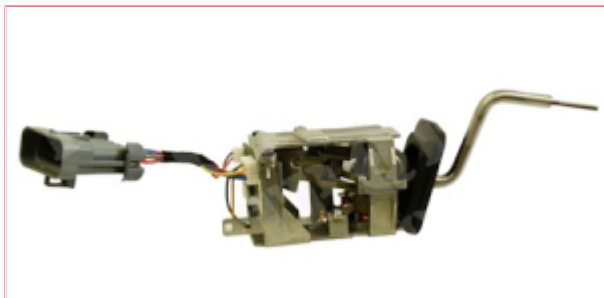

## 56864 L/H Electric Reverser Lever Control

**Part No:** 56864

**Price:** £626.88 (exc VAT) | £752.26 (inc VAT)

### Specifications

56864 L/H Electric Reverser Lever Control

OEM: AL166431,AL166002