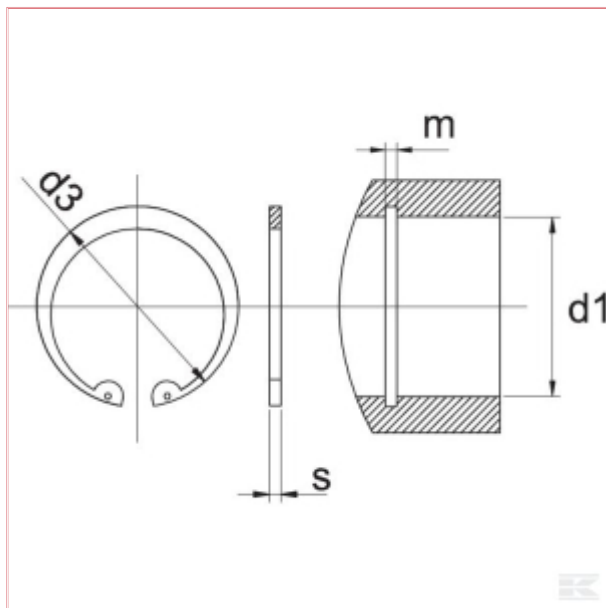

Circlip Internal 55mm

Part No: 47255

Price: £1.24 (exc VAT) | £1.49 (inc VAT)

Specifications

d1 (-mm)	55
d3 (mm)	59,2
s (-mm)	2,0
m (-mm)	2.15
Weight (-kg/100)	0.83
Norm	DIN 472
Material	Steel