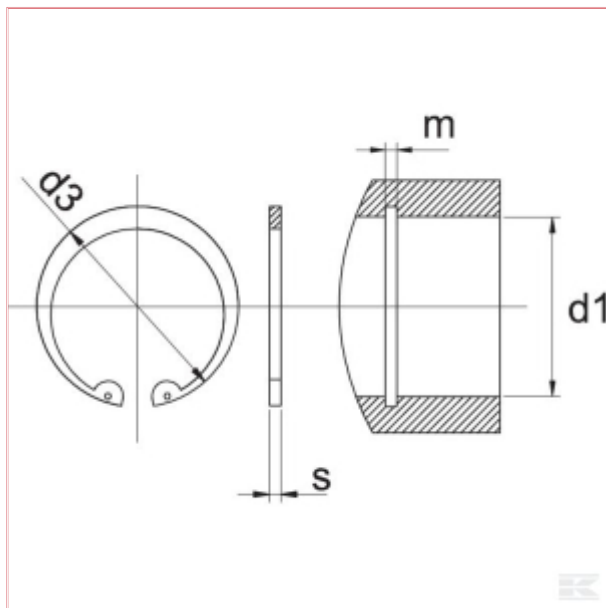

Circlip internal 50mm

Part No: 47250

Price: £0.95 (exc VAT) | £1.14 (inc VAT)

Specifications

| | |
|------------------|---------|
| d1 (-mm) | 50 |
| d3 (mm) | 54,2 |
| s (-mm) | 2,0 |
| m (-mm) | 2.15 |
| Weight (-kg/100) | 0.73 |
| Norm | DIN 472 |
| Material | Steel |