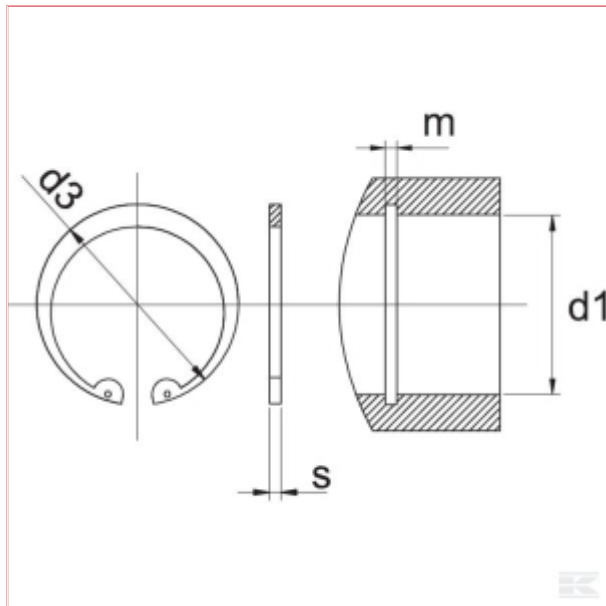

## Circlip internal 12mm

**Part No:** 47212

**Price:** £0.08 (exc VAT) | £0.10 (inc VAT)

### Specifications

Norm	DIN 472
Material	Steel
d1 (-mm)	12
d3 (mm)	13,0
s (-mm)	1,0
m (-mm)	1.1
Weight (-kg/100)	0.037