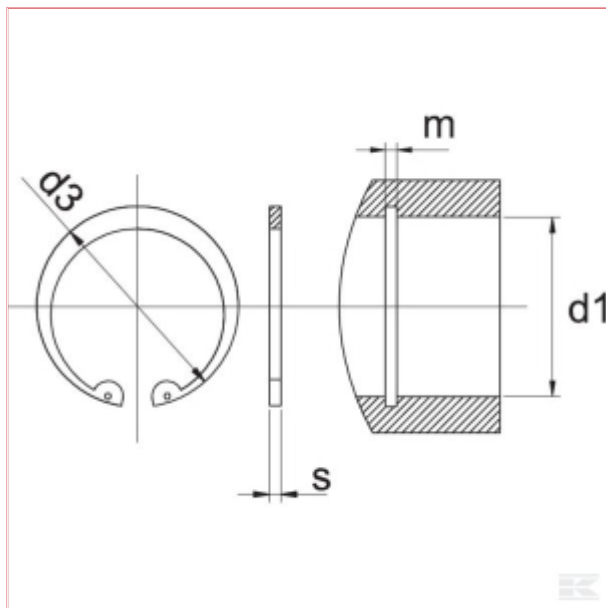

Circlip internal 10mm

Part No: 47210

Price: £0.14 (exc VAT) | £0.17 (inc VAT)

Specifications

d1 (-mm)	10
d3 (mm)	10,8
s (-mm)	1,0
m (-mm)	1.1
Weight (-kg/100)	0.018
Norm	DIN 472
Material	Steel