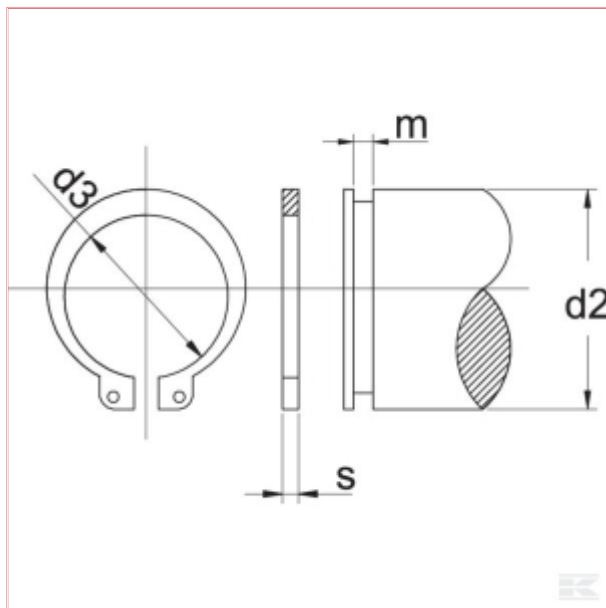

Circlip external 12mm

Part No: 47112

Price: £0.20 (exc VAT) | £0.24 (inc VAT)

Specifications

d2 (mm)	12
d3 (mm)	11,0
s (-mm)	1,0
m (-mm)	1.1
Weight (-kg/100)	0.05
Norm	DIN 471
Material	Steel