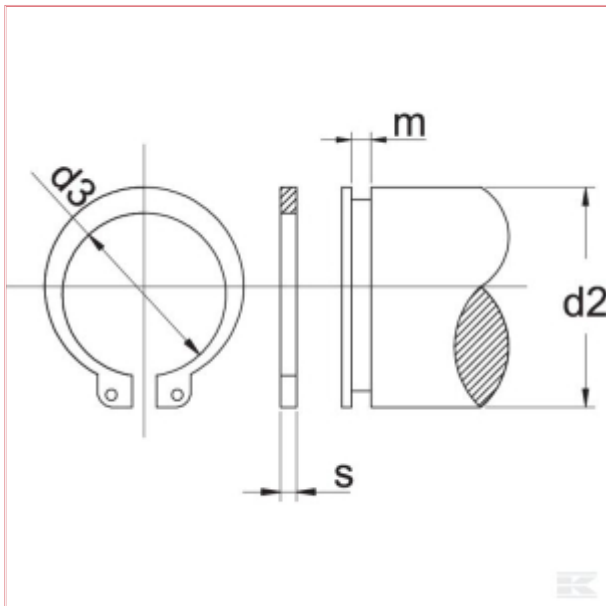

Circlip external 10mm

Part No: 47110

Price: £0.08 (exc VAT) | £0.10 (inc VAT)

Specifications

d2 (mm)	10
d3 (mm)	9,3
s (-mm)	1,0
m (-mm)	1.1
Weight (-kg/100)	0.03
Norm	DIN 471
Material	Steel