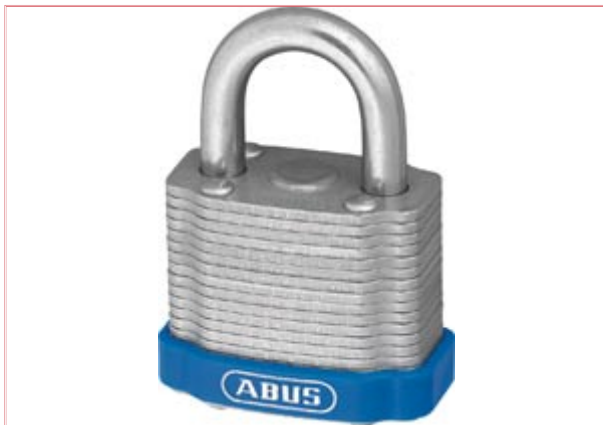

## Padlock Laminated 40mm

**Part No:** 41/40 C

**Price:** £15.95 (exc VAT) | £19.14 (inc VAT)

#### Technology:

- Laminated Steel, individually ETERNA™ plated for extreme corrosion protection
- Tough countersunk rivets
- Hardened shackle, as from 40mm made from alloy steel
- Precision pin tumbler
- Cylinder is protected against drilling and pulling

Width - 44mm

Horizontal Clearance - 18mm

Vertical Clearance - 20mm

Shackle Diameter - 7mm

Depth - 26mm

Height - 60mm