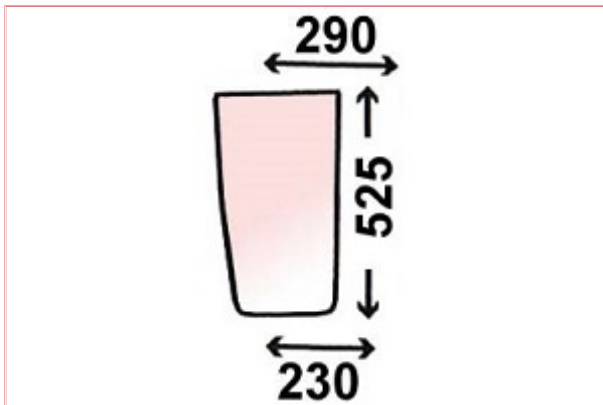

Carpenter Goodwin
31 Bridge St
Leominster
Herefordshire
HR6 8DU
01568 616266
www.carpentergoodwin.co.uk

3404699 Lower Front Window L/H

Part No: 3404699

Price: £49.95 (exc VAT) | £59.94 (inc VAT)

Specifications