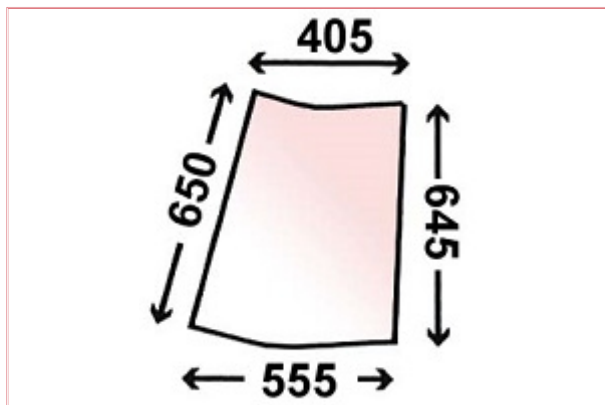

Carpenter Goodwin
31 Bridge St
Leominster
Herefordshire
HR6 8DU
01568 616266
www.carpentergoodwin.co.uk

3404620 Corner Glass R/H

Part No: 3404620

Price: £119.95 (exc VAT) | £143.94 (inc VAT)

Specifications