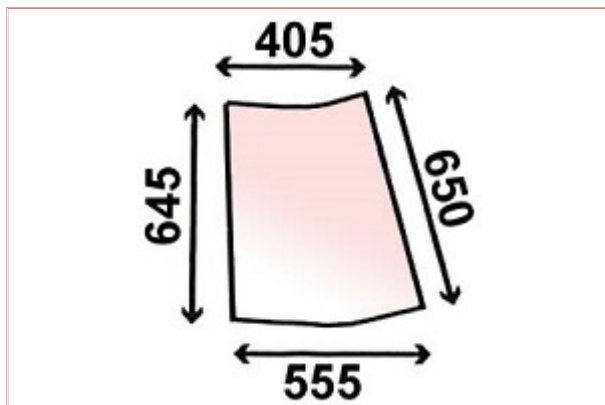

## 3404619 Corner Glass L/H

**Part No:** 3404619

**Price:** £118.95 (exc VAT) | £142.74 (inc VAT)

### Specifications

3404619 Corner Glass L/H

OE part no. 84263821