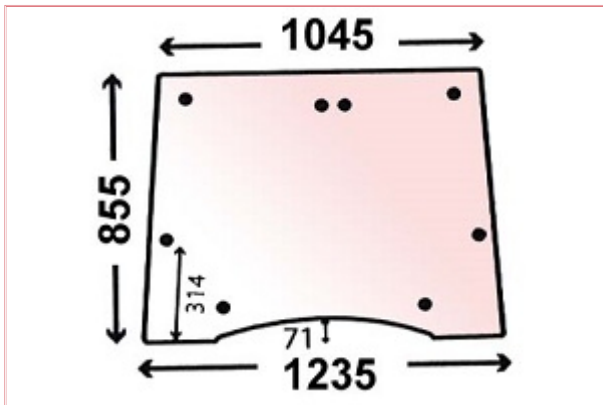

3404582 Windscreen - Opening

Part No: 3404582

Price: £91.68 (exc VAT) | £110.02 (inc VAT)

Specifications

3404582 Windscreen - Opening

OEM Part no. 144986A1