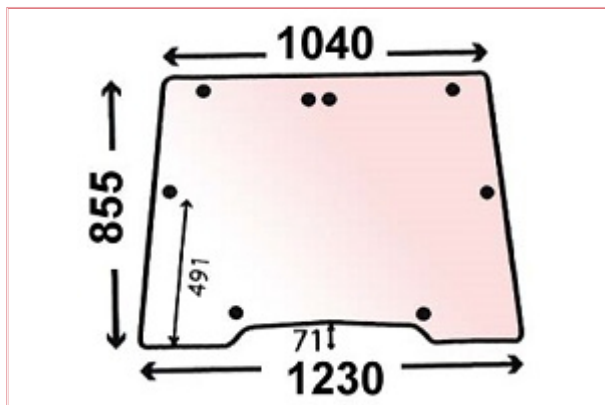

Carpenter Goodwin
31 Bridge St
Leominster
Herefordshire
HR6 8DU
01568 616266
www.carpentergoodwin.co.uk

3404581 Windscreen - Non Opening

Part No: 3404581

Price: £91.68 (exc VAT) | £110.02 (inc VAT)

Specifications