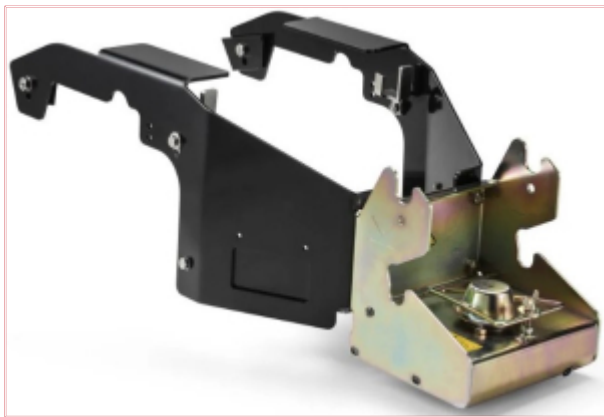

2I1000100/17 PTO KIT (Multi Connect System)

Part No: 2I1000100/17

Price: £499.17 (exc VAT) | £599.00 (inc VAT)

Specifications

2I1000100/17 PTO KIT (Multi Connect System)

Single interface for connecting certain tools, such as the snow blade, outdoor sweeper and others depending on the model.

It transfers power from the tractor engine to the front attachment.

The PTO kit can be fixed to the chassis and left on even when no parts and accessories are mounted or being used.