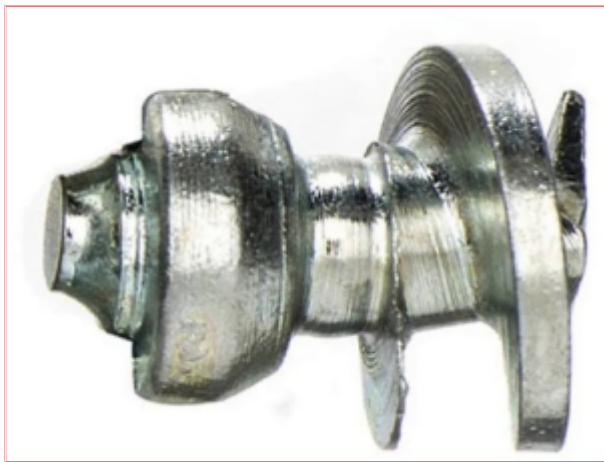

Snow Tyre Spikes

Part No: 299900450/0

Price: £109.17 (exc VAT) | £131.00 (inc VAT)

Specifications

Snow Tyre Spikes

Snow tyre studs for garden tractors, including front-cut models.

These metal studs are designed to improve the performance of garden tractors and increase their grip on ice, wet ice and compact snow.

They can be used with garden tractors and on most front cut ride-on mowers.

Product length 1600 mm

Product width 245 mm

Product height 9 mm