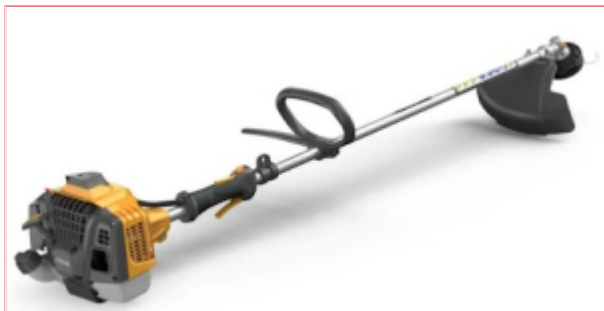

## Stiga BC 730 Strimmer

**Part No:** 283220008/ST1

**Price:** £174.17 (exc VAT) Save £25.00

(RRP £199.17) | £209.00 (inc VAT)

### Specifications

The STIGA petrol Brushcutter 730 has a powerful 25.4 cc engine with 1.0 kW power and a 43 cm cutting width.

Efficient, sturdy technology you can rely on to make light work of the cutting and trimming jobs that keep your garden looking glorious.

The high-performance 3T ARC 255mm blade is the ideal attachment when it comes to tackling dense vegetation.

A Bump&Work nylon cutting head is included for trimming softer grasses.

The nylon cutting head has been engineered for maximum efficiency using 2.4mm Nylon Line, ensuring a smooth trim session with only momentary interruption when fresh nylon line is required.

Rather than having to fiddle around with tools to replace the line, simply tap the trimmer head on the ground.

This motion automatically releases the required amount of fresh line, leaving you free to continue your session and keep your attention focused on the task at hand.