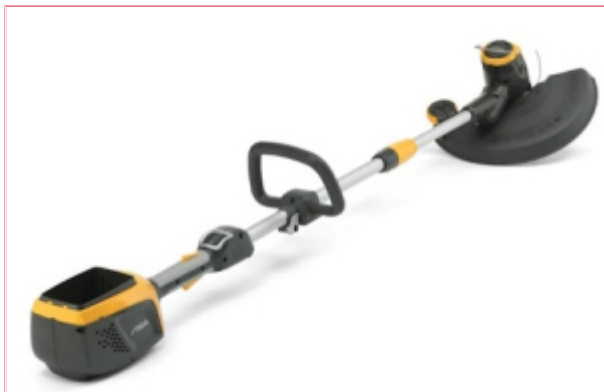

## Stiga GT500e Strimmer Kit

**Part No:** 278102208/UKS

**Price:** £157.50 (exc VAT) Save £25.00

(RRP £182.50) | £189.00 (inc VAT)

### Specifications

Stiga GT 500e Brushcutter Trimmer

30cm cut width

Powerful and easy to manoeuvre, the GT 500e battery grass trimmer makes light work of tidying your garden - and features an innovative cutter head for more accurate lawn edging.

Powered by a 48V 2Ah battery, this electric grass trimmer provides up to 20 minutes trimming time on one charge and is much quieter than a standard petrol grass trimmer.

Its high-performance cutting head also automatically feeds double-line nylon, so you don't have to.

Nylon operator's Harness included.

Battery grass trimmer for cable-free, stress-free trimming with 30cm cutting width.

Cutting head rotates to switch between trimming and edging functions.

Adjustable front handle and telescopic shaft for comfortable working.