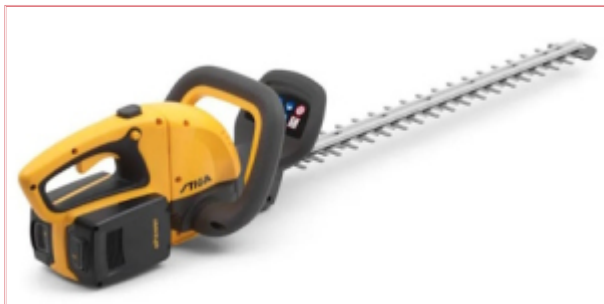

Stiga HT300e Hedgetrimmer Kit

Part No: 273302501/ST1

Price: £140.83 (exc VAT) Save £21.67

(RRP £162.50) | £169.00 (inc VAT)

Specifications

Stiga HT300e Hedgetrimmer Kit

Double the power for trimming hedges and foliage

The HT300e is a 2 x 20V battery equipped Hedgetrimmer with a tooth opening of 23mm for medium-thick branches and minimal stress to your arms

The HT300e is a Wall-mounted Smart Storage and Smart charging solution - always ready to go

Make clear and precise cuts thanks to the 54 cm hardened steel laser cut blade

23mm cutting capacity, ideal for medium-thick branches

Rotating handle offering 180° of rotation

Includes 2 x 20V (2Ah) ePower batteries delivering more power and performance

Blade Length - 73cm

Blade Cutting Length - 54cm

Teeth Distance - 30mm

Cutting Capacity - 23mm

Handle type - Soft Grip Handle, 180 degree rotation over 5 positions

Weight - 3.7kg

Charger - 2A (supplied)

Tools Kit - Charging Adapter, Wall-mounted Storage Bracket with Screws and RawlPlugs