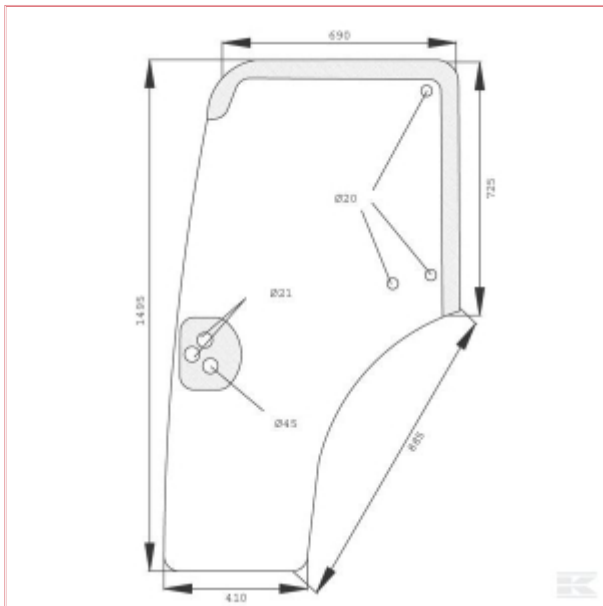

## LH Door Glass

**Part No:** 2606961

**Price:** £219.95 (exc VAT) | £263.94 (inc VAT)

## Specifications

<b>Type</b>	Green tinted
<b>Designed for</b>	left
<b>Thickness (mm)</b>	6
<b>Length (mm)</b>	1495
<b>Width (mm)</b>	690
<b>Note</b>	curved