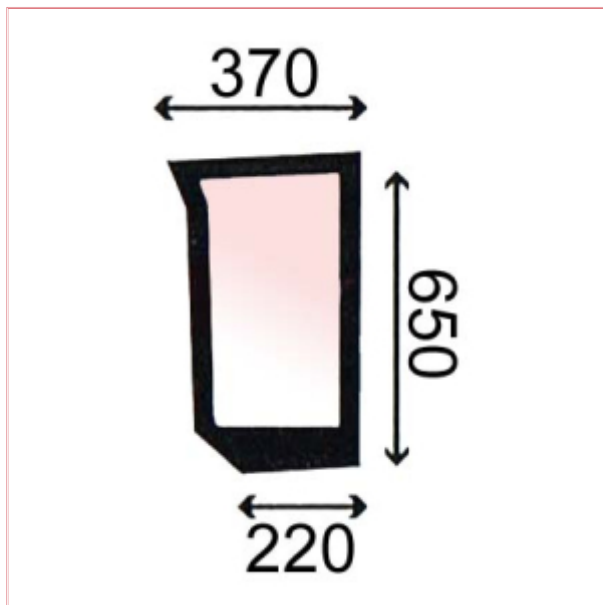

2606238 Lower Front L/H

Part No: 2606238

Price: £75.02 (exc VAT) | £90.02 (inc VAT)

Specifications

2606238 Lower Front L/H

OEM Reference: 82005282

Shape: FLAT

Colour: GREEN