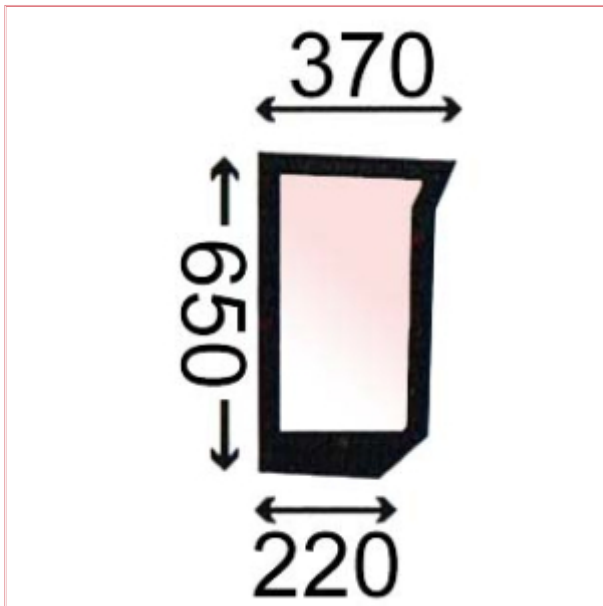

2606237 Lower Front R/H

Part No: 2606237

Price: £43.75 (exc VAT) | £52.50 (inc VAT)

Specifications

2606237 Lower Front R/H

OEM Reference: 82005281

Shape: FLAT

Colour: GREEN