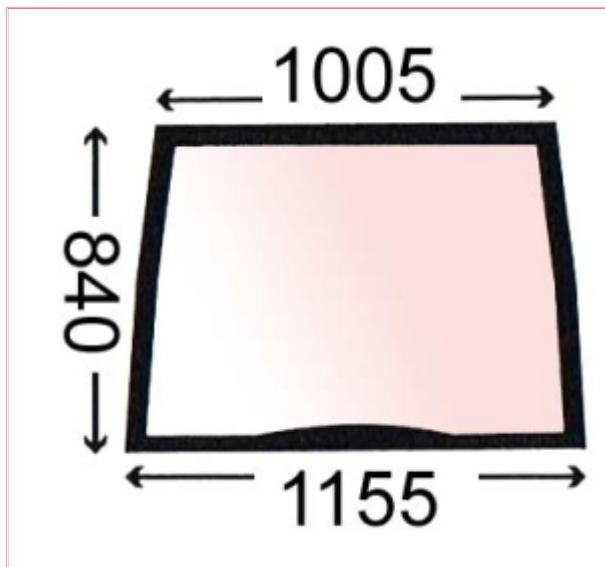

2605972 Front Windscreen

Part No: 2605972

Price: £163.89 (exc VAT) | £196.67 (inc VAT)

Specifications

2605972 Front Windscreen

OEM Reference: 82000296

Shape: CURVED

Colour: GREEN