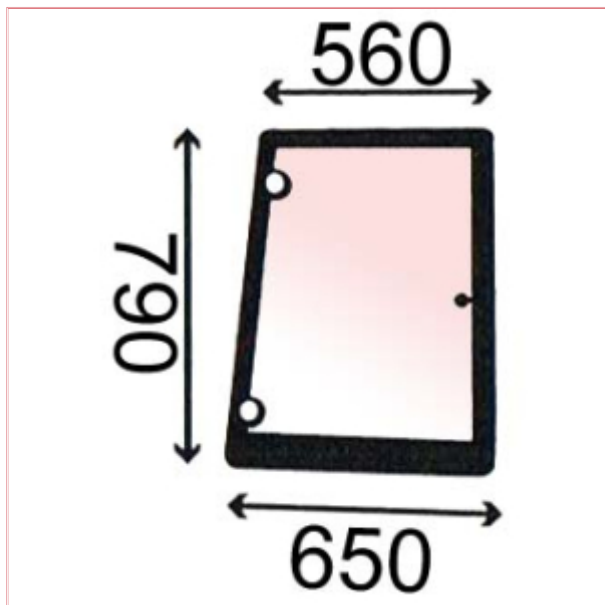

## 2605941 Side Window L/H

**Part No:** 2605941

**Price:** £107.00 (exc VAT) | £128.40 (inc VAT)

### Specifications

2605941 Side Window L/H

OEM Reference: 82029321

Shape: CURVED

Colour: GREEN

Cabin: ORIGINE

Type of cabin: SUPER DE LUXE