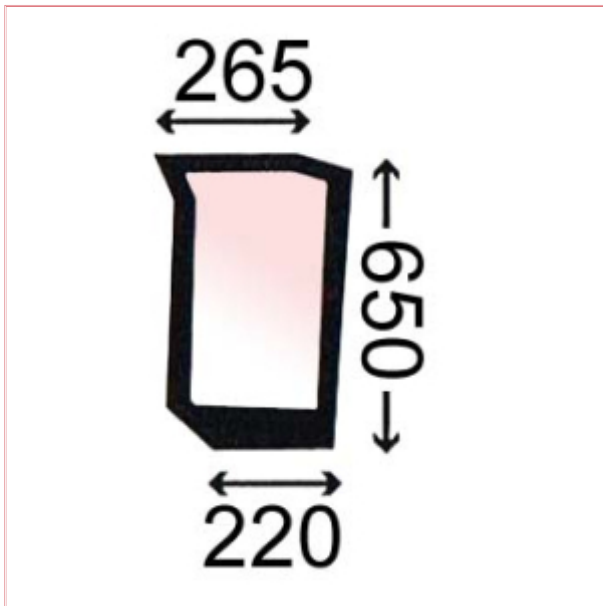

2605940 Lower Front L/H

Part No: 2605940

Price: £56.40 (exc VAT) | £67.68 (inc VAT)

Specifications

2605940 Lower Front L/H

OEM Reference: 83995039

Shape: FLAT

Colour: GREEN