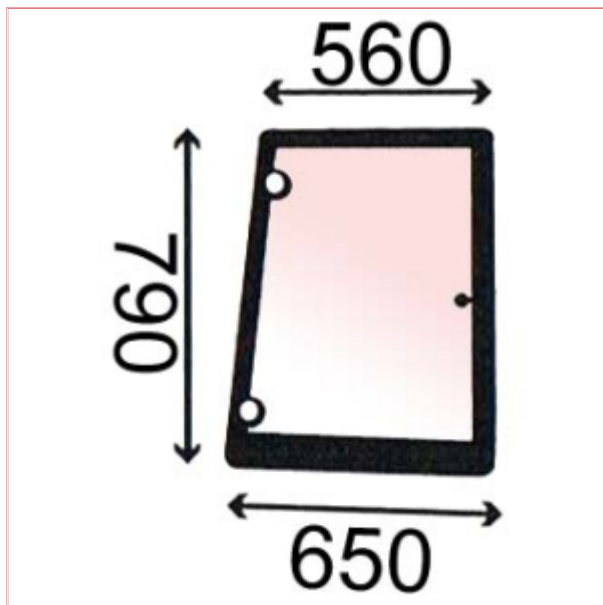

2605759 Side Window R/H

Part No: 2605759

Price: £89.95 (exc VAT) | £107.94 (inc VAT)

Specifications

2605759 Side Window R/H

OEM Reference: 82029320

Shape: CURVED

Colour: GREEN