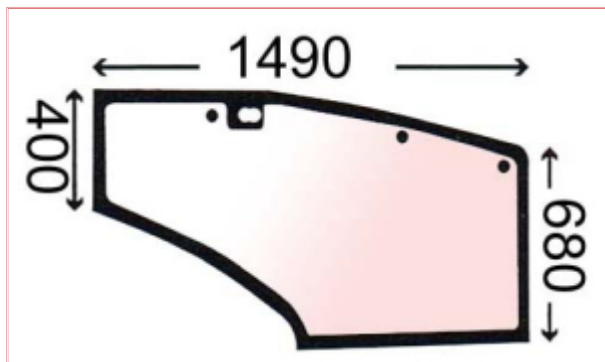

2605758 L/H Door Glass

Part No: 2605758

Price: £129.95 (exc VAT) | £155.94 (inc VAT)

Specifications

2605758 L/H Door Glass

OEM Reference: 81871242

Shape: CURVED

Colour: GREEN

Cabin: ORIGINE

Type of cabin: SUPER DE LUXE