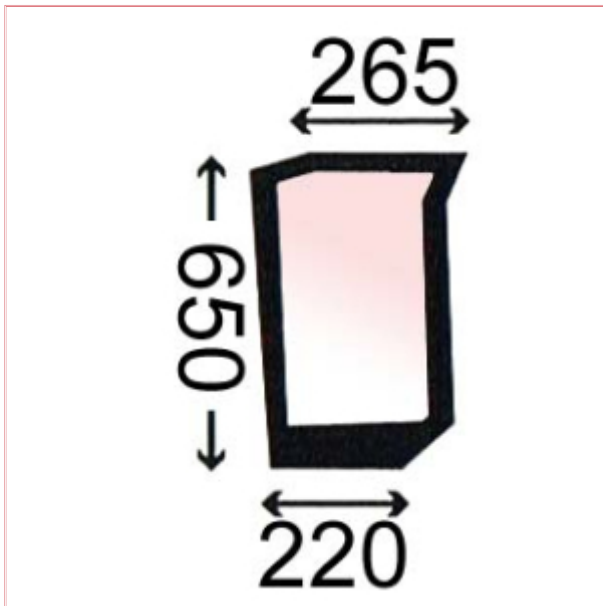

2605756 Lower Front R/H

Part No: 2605756

Price: £45.36 (exc VAT) | £54.43 (inc VAT)

Specifications

2605756 Lower Front R/H

OEM Reference: 83995038

Shape: FLAT

Colour: GREEN