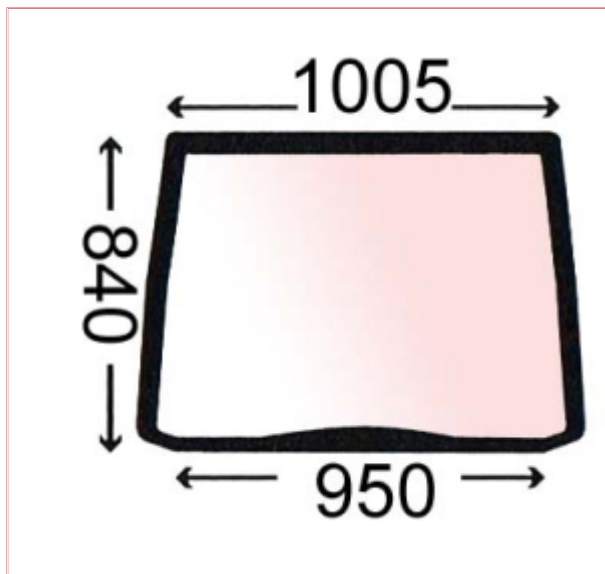

2605755 Front Windscreen

Part No: 2605755

Price: £165.89 (exc VAT) | £199.07 (inc VAT)

Specifications

2605755 Front Windscreen

OEM Reference: 83995040

Shape: CURVED

Colour: GREEN