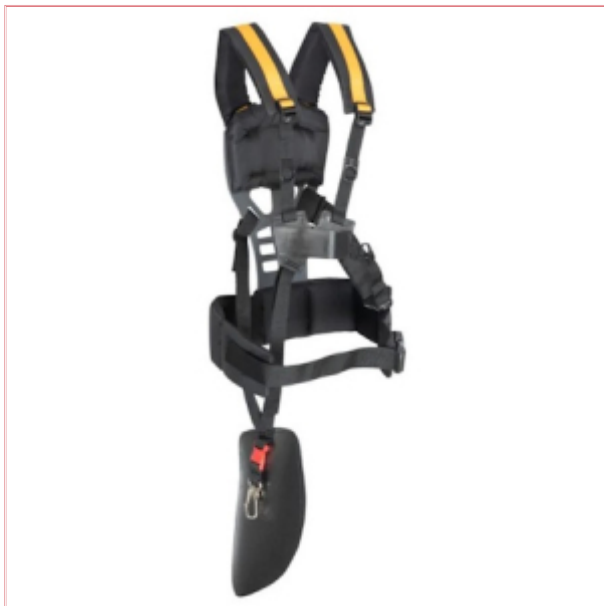

## 1911-9259-01 Double Harness Elite

**Part No:** 1911-9259-01

**Price:** £46.87 (exc VAT) | £56.24 (inc VAT)

### Specifications

1911-9259-01 Double Harness Elite