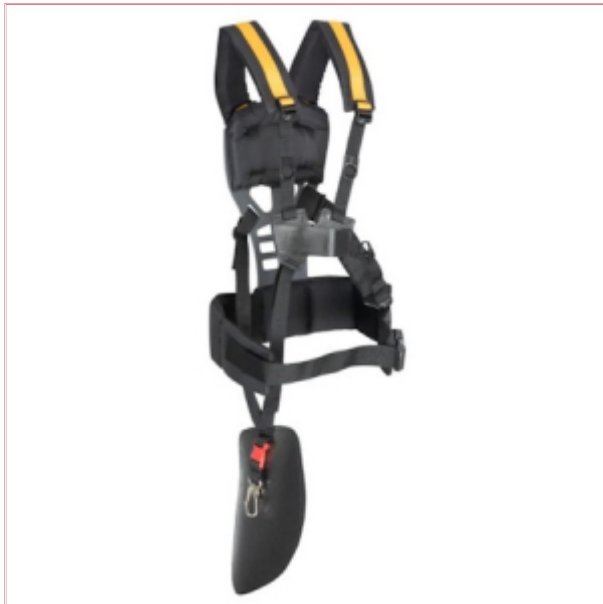

## 1911-9259-01 Double Harness Elite

**Part No:** 1911-9259-01

**Price:** £46.87 (exc VAT) | £56.24 (inc VAT)

### Specifications

1911-9259-01 Double Harness Elite