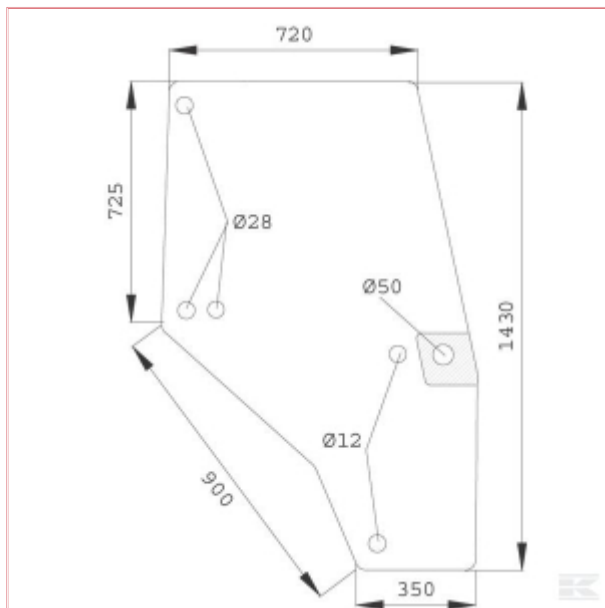

Door glass

Part No: 144969A1KR

Price: £115.65 (exc VAT) | £138.78 (inc VAT)

Specifications

144969A1KR Door glass

Type Plain glass

Right hand side

Thickness 6mm

Length 1430mm

Width 720mm

Curved glass